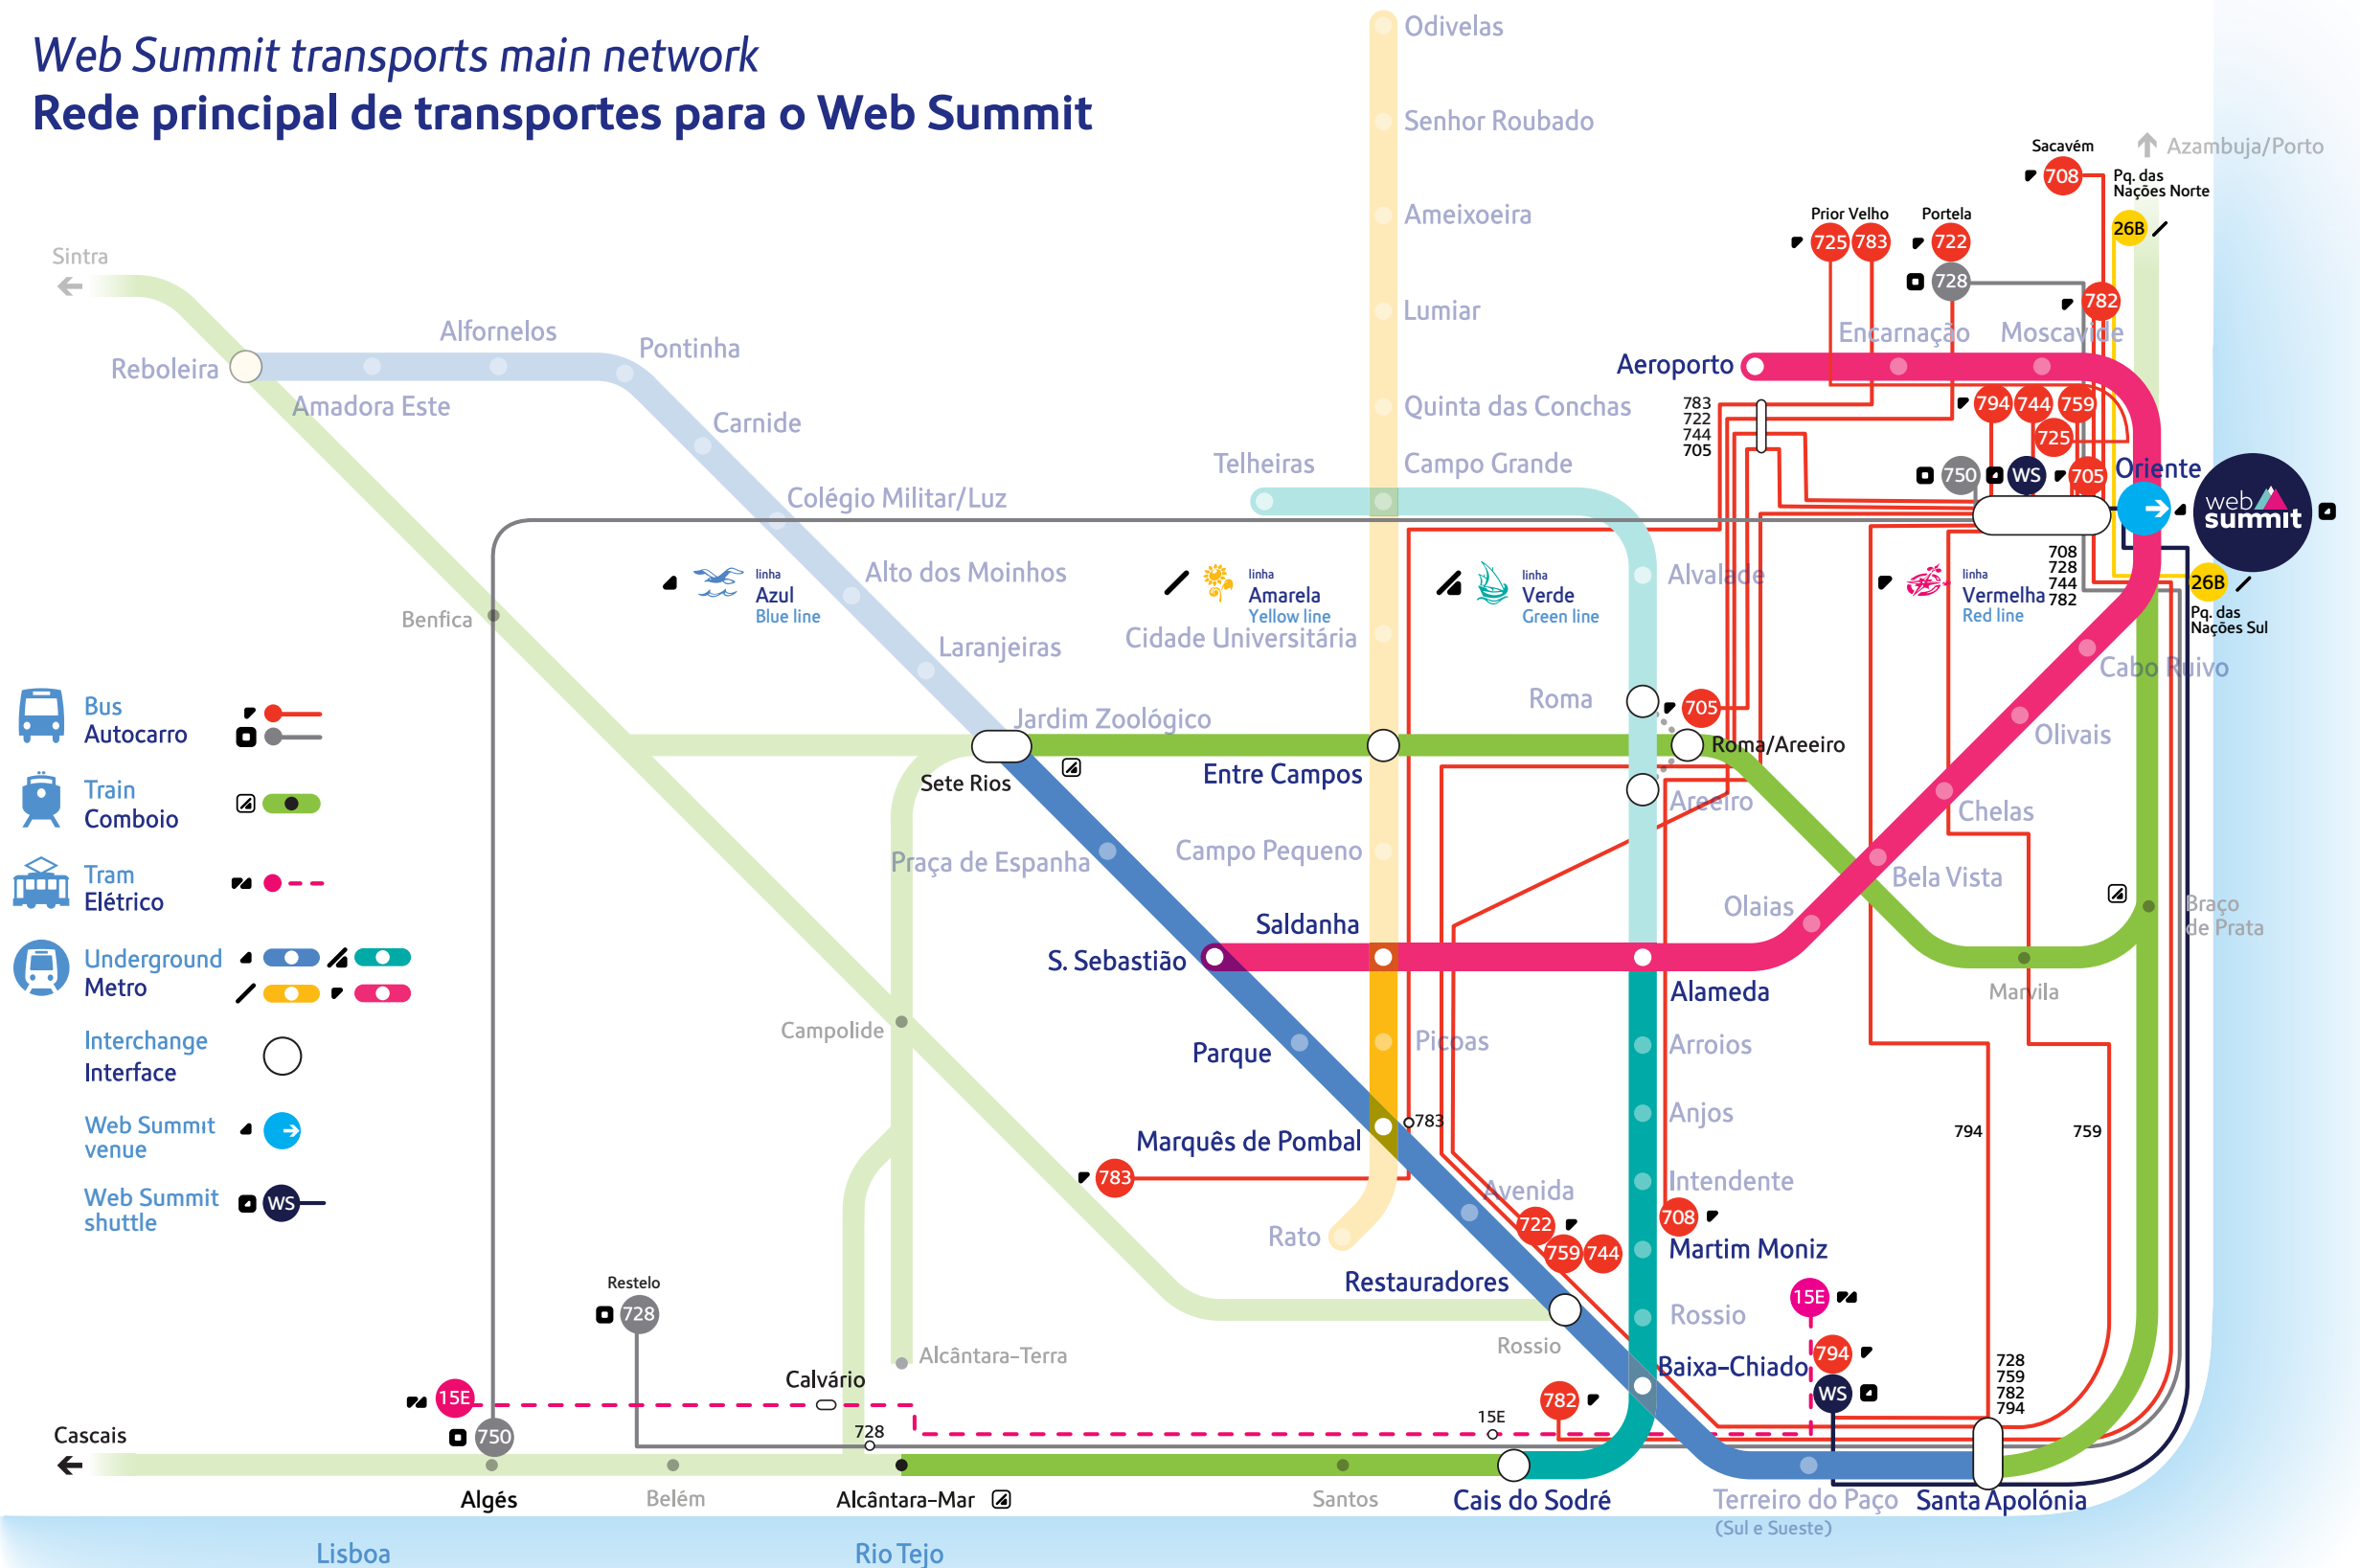

# Web Summit transports main network

## Rede principal de transportes para o Web Summit

www.cobrad.net